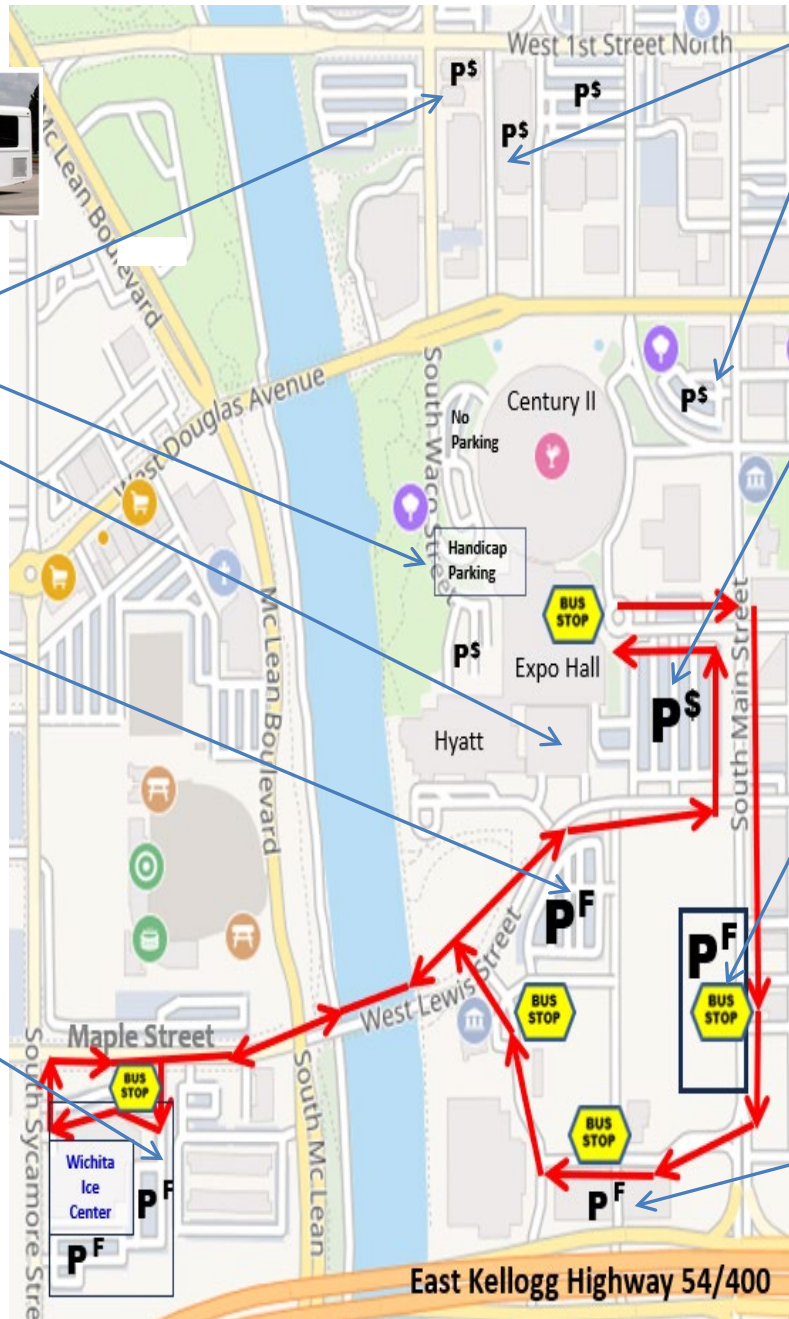

P^F = FREE PARKING
P^{\$} = PARKING COSTS

WITS Show Parking

BUS STOP WITS Show Free Bus Stop

The shuttle bus will start 30 min before the show and final loop will be 30 min after show closes

Drury Plaza Hotel Broadview Hotel
 Parking Garage \$10 / day

Handicap Parking

Hyatt Parking Garage \$12.00 / Day

Parking Lot 350 W. Waterman St.
 Capacity 201 (FREE)

Wichita ICE Center
 505 W. Maple ST (corner of Maple & Sycamore)
 Capacity 100 (FREE)

Waco and 1st St parking lot \$4 / day

Parking Meters Cost (25 cents / 2 Hour) 10 Hours max stay (bring your quarters).

City of Wichita parking lots
 301 S. Main
Parking Meters Replaced by ParkMobile App (#32602 Old Library & #32601 Lot East of Expo Hall) – \$5 for 9 Hours (only option available).

Waterwalk Parking Garage
 515 S. Main St.
 Capacity 250 (FREE)

Gander Mountain Parking Garage
 Under Kellogg Highway Parking
 600 S. Water (Extremely Busy)
 Capacity **LIMITED PARKING (FREE)**