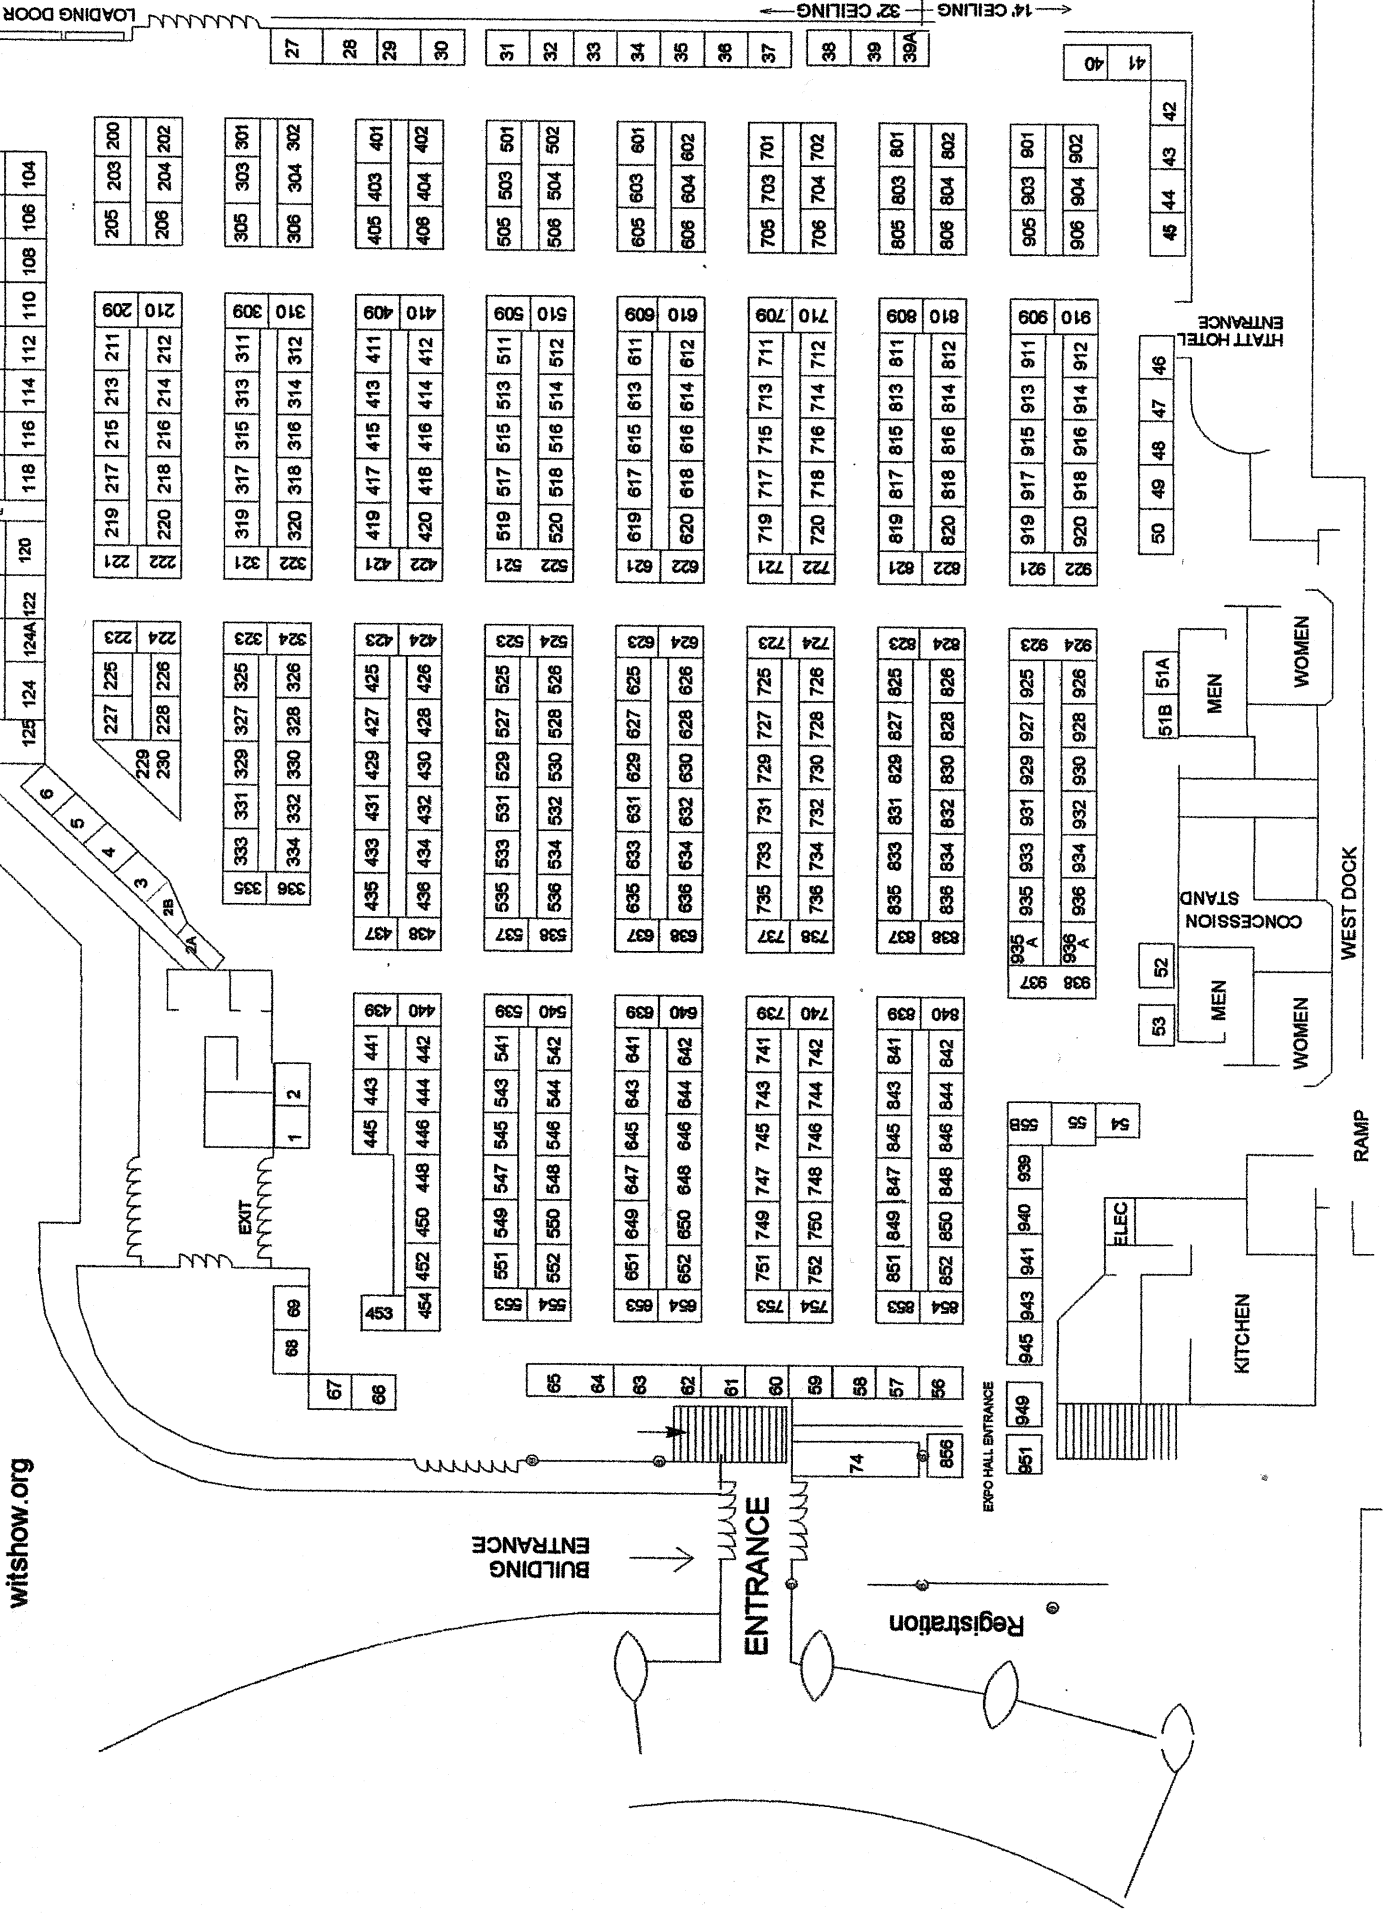

WITS Wichita Industrial Trade Show

Century II, Wichita, Ks. **OCT. 17, 18, 19** 2023

witshow.org

LOADING DOOR

14' CEILING

BUILDING ENTRANCE

ENTRANCE

Registration

EXPO HALL ENTRANCE

ELEC

KITCHEN

CONCESSION STAND

MEN

WOMEN

WEST DOCK

RAMP

HOTEL ENTRANCE

51B 51A

MEN

WOMEN

53 52

MEN

WOMEN

50 49 48 47 46

45 44 43 42

41 40

905 903 901

906 904 902

805 803 801

806 804 802

705 703 701

706 704 702

605 603 601

606 604 602

505 503 501

506 504 502

405 403 401

406 404 402

305 303 301

306 304 302

205 203 200

206 204 202

920 918 916 914 912

919 917 915 913 911

920 918 916 914 912

919 917 915 913 911

920 918 916 914 912

919 917 915 913 911

920 918 916 914 912

919 917 915 913 911

920 918 916 914 912

919 917 915 913 911

920 918 916 914 912

919 917 915 913 911

920 918 916 914 912

935 933 931 929 927 925

936 934 932 930 928 926

835 833 831 829 827 825

836 834 832 830 828 826

735 733 731 729 727 725

736 734 732 730 728 726

635 633 631 629 627 625

636 634 632 630 628 626

535 533 531 529 527 525

536 534 532 530 528 526

435 433 431 429 427 425

436 434 432 430 428 426

333 331 329 327 325

334 332 330 328 326

227 225 223

228 226 224

125 124 124A 122

126 124 124A 122

8 8A

219 217 215 213 211

220 218 216 214 212

319 317 315 313 311

320 318 316 314 312

419 417 415 413 411

420 418 416 414 412

519 517 515 513 511

520 518 516 514 512

619 617 615 613 611

620 618 616 614 612

719 717 715 713 711

720 718 716 714 712

819 817 815 813 811

820 818 816 814 812

919 917 915 913 911

920 918 916 914 912

919 917 915 913 911

920 918 916 914 912

919 917 915 913 911

920 918 916 914 912

919 917 915 913 911

920 918 916 914 912

919 917 915 913 911

920 918 916 914 912

919 917 915 913 911

920 918 916 914 912

919 917 915 913 911

920 918 916 914 912

919 917 915 913 911

920 918 916 914 912

919 917 915 913 911

920 918 916 914 912

919 917 915 913 911

920 918 916 914 912

919 917 915 913 911

920 918 916 914 912

919 917 915 913 911

920 918 916 914 912