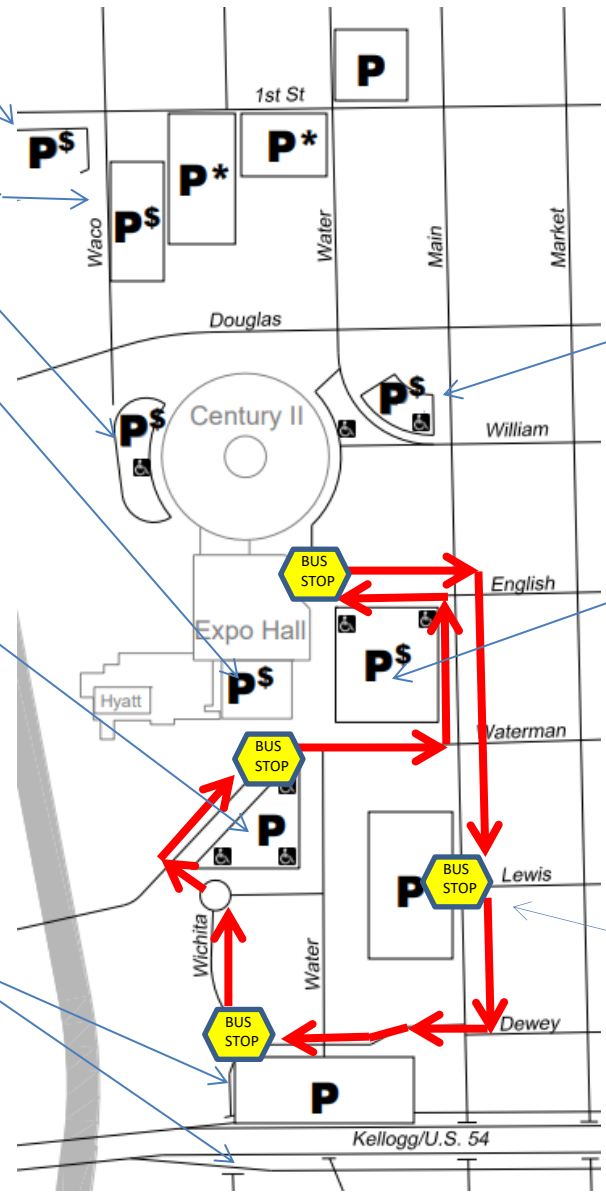

City of Wichita torn down Lawrence Dumont Stadium so we do not have it for parking

WITS Show Parking

Wits Show Free Bus Stop

The shuttle bus will start 30 min before the show and final loop will be 30 min after show closes

Waco and 1st St parking lot \$4 / day

Dury Plaza Hotel Broadview Hotel Parking Garage \$8 / dAY

Handicap Parking

Hyatt Parking Garage \$10.00 / Day

Parking Lot 350 W. Waterman St. Capacity 201 (FREE)

Gander Mountain Parking Garage Under Kellogg HiWay Parking 600 S. Water Capacity 328 (FREE)

Parking Meters

City of Wichita parking lot 301 S. Main Meters (25 cents / 2 hr) 10 hr max stay bring your quarters)

Waterwalk Parking Garage 515 S. Main St. Capacity 250 (FREE)