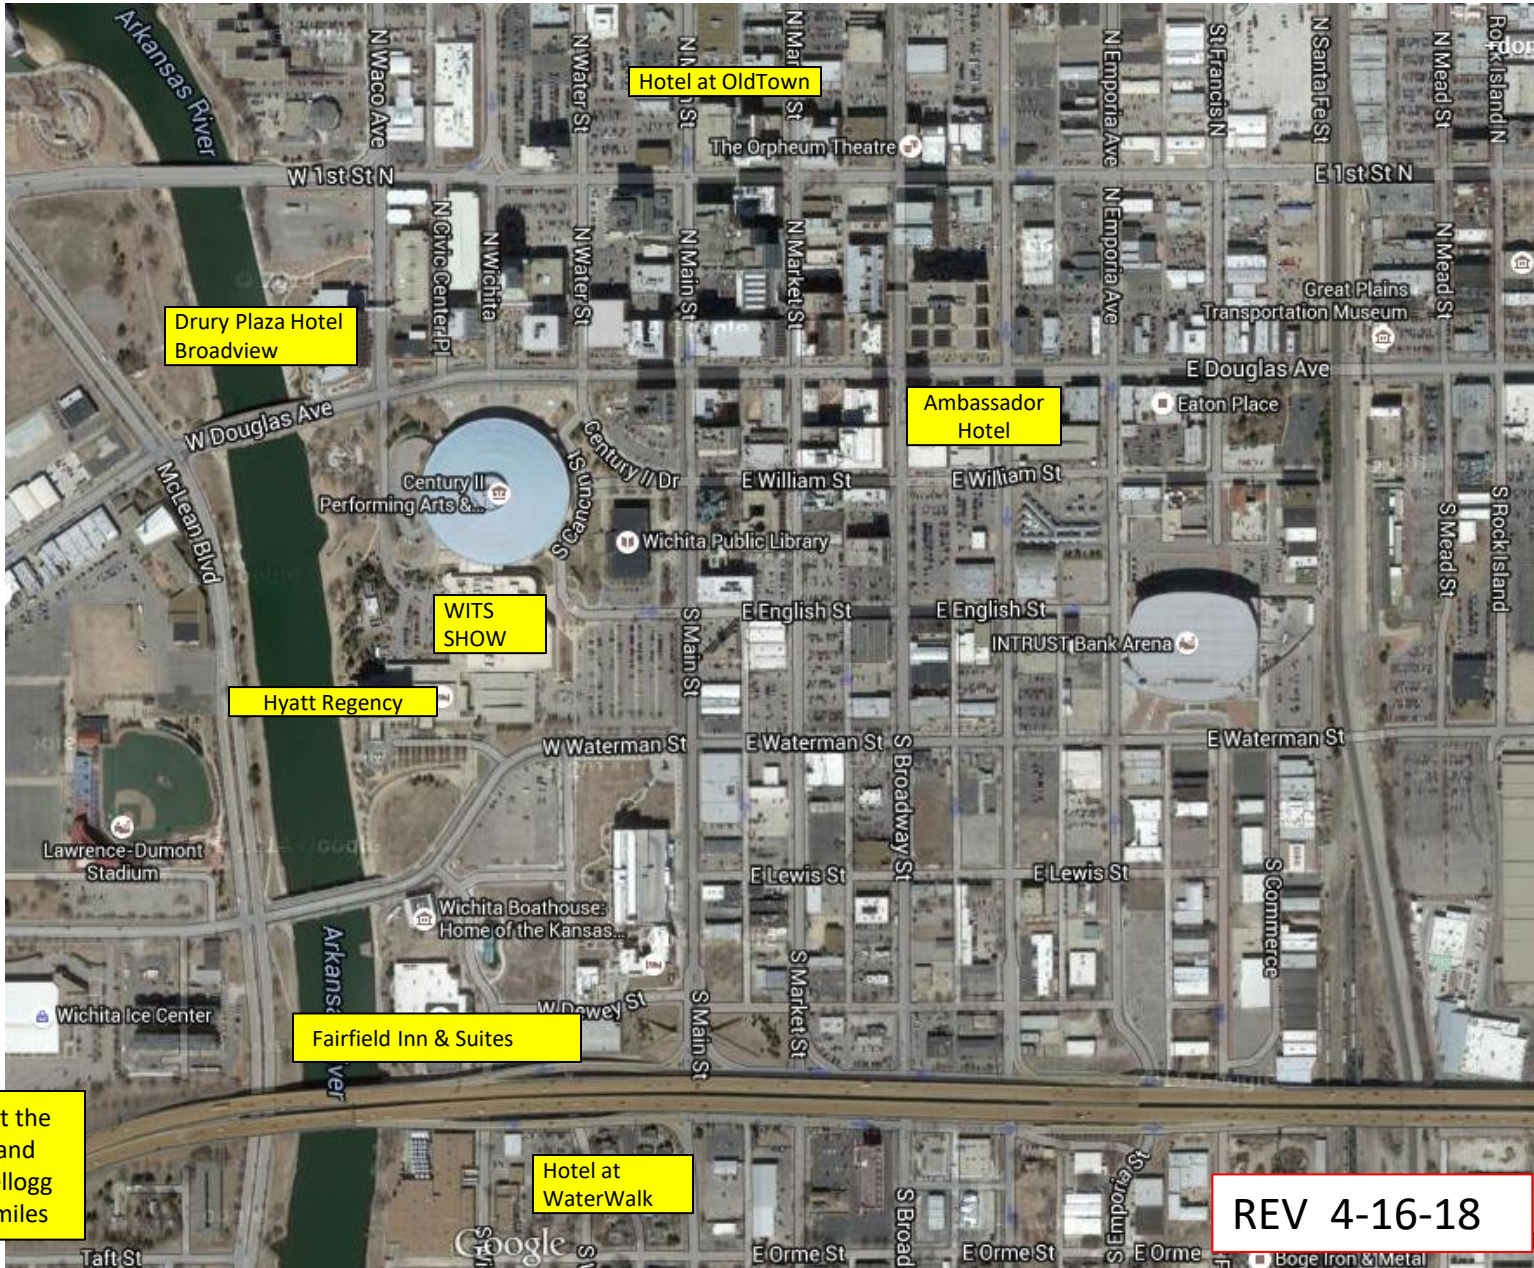

Hotel at OldTown

Drury Plaza Hotel
Broadview

Ambassador
Hotel

WITS
SHOW

Hyatt Regency

Fairfield Inn & Suites

Hotel at
WaterWalk

Hotels at the
Airport and
West Kellogg
← 5 miles

REV 4-16-18

Fairfield Inn & Suites - Wichita Downtown

525 S. Main St.

Wichita, Ks. 67202

316-201-1400

Fairfieldinn.com/ictfd

2017 rates we do not have the rates
for the 2019 show check back later

The Fairfield Inn & Suites offers our guests the following features

FREE Soda and Popcorn – From 3:00 pm to 10:00 pm every night in the lobby.

Please make your reservations by **Thursday, September 12, 2017** to receive your group rate. Reservations made after this date will be subject to prevailing rate and availability.